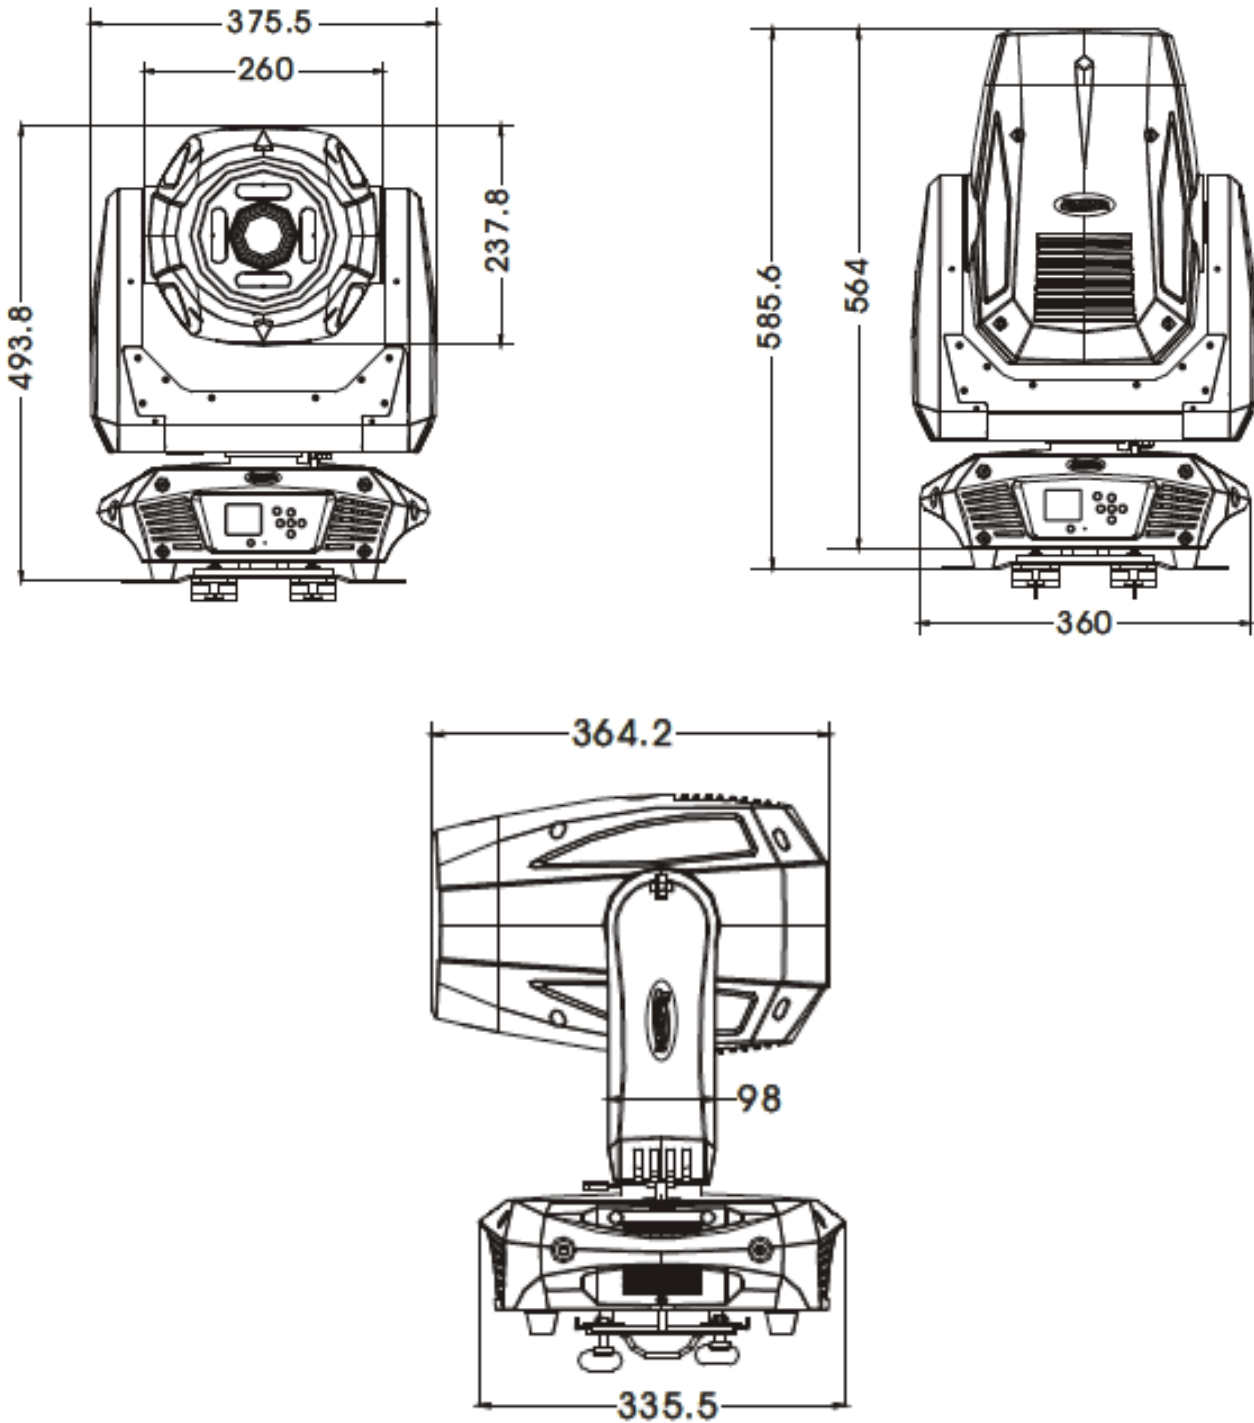

PLATINUM SPOT 15R B™

SKU# EPS876

Dimensional Drawings

Specifications and improvements in the design of this unit are subject to change without any prior written notice.

ELATION | PLATINUM SPOT 15R B™ | dimensional drawings