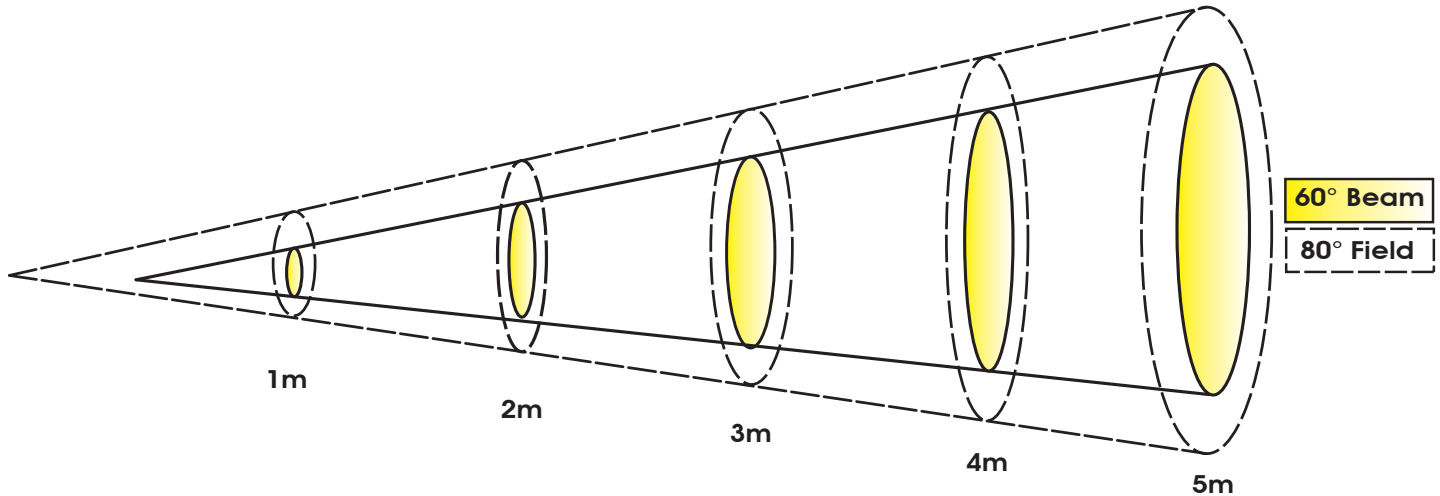

CUEPIX STRIP WW™

SKU# CUE277

Photometric Data

Specifications are subject to change without any prior written notice.

	1 m	3.3 ft	2 m	6.6 ft	3 m	9.8 ft	4 m	13.1 ft	5 m	16.4 ft
60° Beam Diameter	1.7	5.6	2.4	7.9	3.5	11.5	4.6	15.1	5.8	19.0
80° Field Diameter	2.2	7.2	3.4	11.2	5	16.4	6.7	22.0	8.4	27.6
	lux	fc	lux	fc	lux	fc	lux	fc	lux	fc
FULL ON	2,990	278	813	76	500	46	230	21	148	14