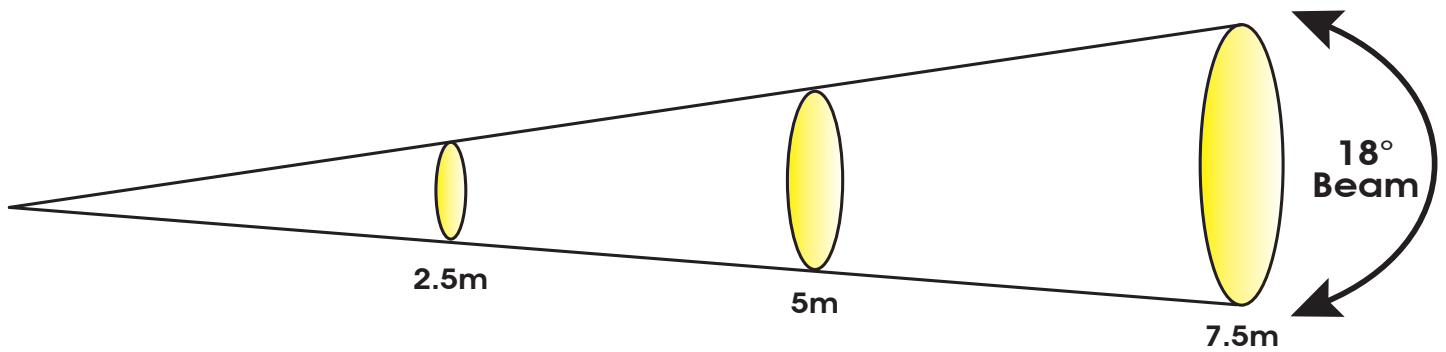

PLATINUM PROFILE LED™

SKU# EPP597

Photometric Data

Specifications are subject to change without any prior written notice.

	m	ft	m	ft	m	ft
Distance	2.5	8.2	5	16.4	7.5	24.6
Diameter	0.8	2.6	1.42	4.7	2.3	7.5
Photometrics	lux	fc	lux	fc	lux	fc
18° MAX FULL ON	14,170	1,316	4,561	424	1,721	160