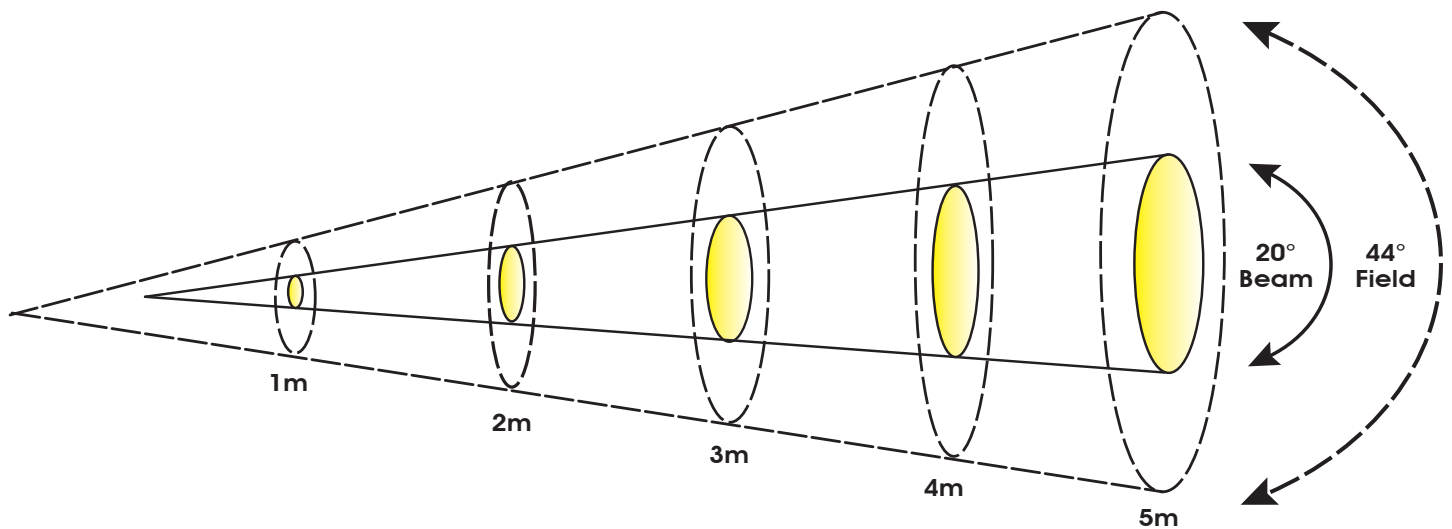

COLOUR CHORUS 12™

SKU# COL012

Photometric Data

Specifications are subject to change without any prior written notice.

	m	ft	m	ft	m	ft	m	ft	m	ft
Distance	1	3.3	2	6.6	3	9.8	4	13.1	5	16.4
20° Beam Diameter	0.35	1.1	0.71	2.3	1.06	3.5	1.41	4.6	1.76	5.8
44° Field Diameter	0.81	2.7	1.63	5.3	2.45	8.0	3.26	10.7	4.11	13.5

Photometrics	lux	fc	lux	fc	lux	fc	lux	fc	lux	fc
RED LEDs	2,261	210	696	65	309	29	177	16	110	10
GREEN LEDs	6,940	645	2,019	188	994	92	603	56	366	34
AMBER LEDs	777	72	226	21	109	10	60	6	40	4
BLUE LEDs	5,207	484	1,519	141	710	66	489	45	286	27
FULL ON	15,840	1,472	4,949	460	2,265	210	1,290	120	851	79