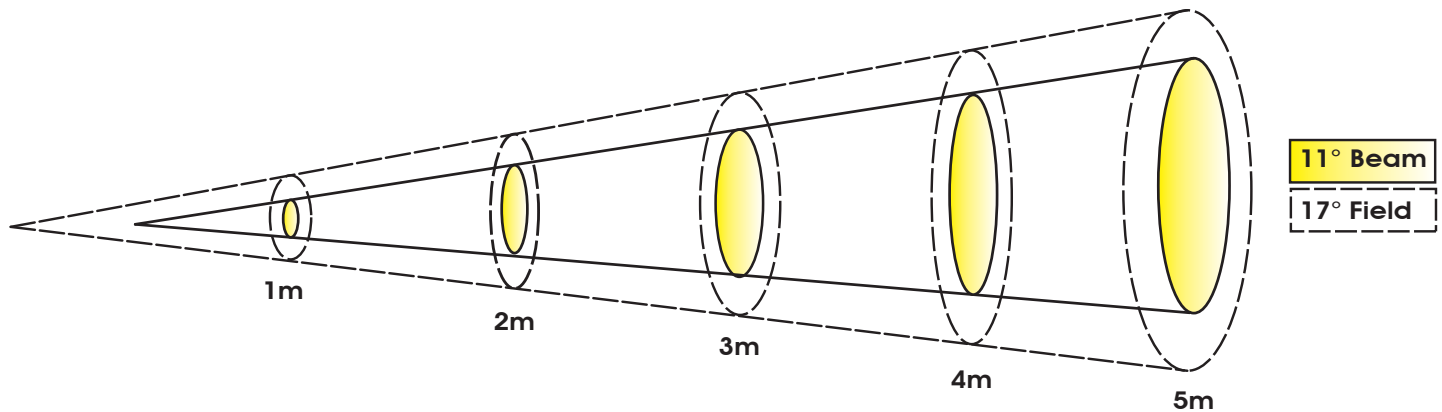

DW CHORUS 72™

SKU# DW C072

Photometric Data

Specifications are subject to change without any prior written notice.

Distance	1m	3.3 ft	2m	6.6 ft	3m	9.8 ft	4m	13.1 ft	5m	16.4 ft
11° Beam Diameter	0.19	0.6	0.37	1.2	0.54	1.8	0.72	2.4	0.89	2.9
17° Field Diameter	0.36	1.2	0.66	2.2	1.04	3.4	1.34	4.4	1.64	5.4
Photometrics	lux	fc	lux	fc	lux	fc	lux	fc	lux	fc
COOL WHITE	30,210	2,807	13,790	1,281	8,716	810	6,068	564	4,350	404
WARM WHITE	21,010	1,952	9,761	907	6,656	618	4,542	422	3,105	288
FULL ON	37,500	3,484	18,050	1,677	11,810	1,097	7,826	727	5,699	529