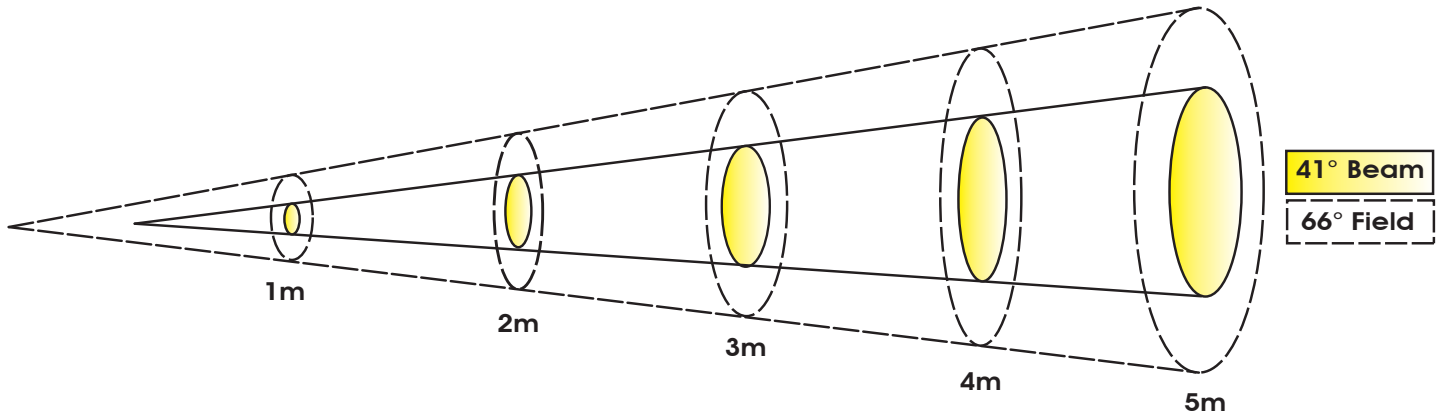

DW PENDANT™

SKU# DWP001 | DWP013

Photometric Data

Specifications are subject to change without any prior written notice.

Distance	1m	3.3 ft	2m	6.6ft	3m	9.8 ft	4m	13.1 ft	5m	16.4 ft
41° Beam Diameter	0.73	2.4	1.46	4.8	2.18	7.2	2.91	9.5	3.63	11.9
66° Field Diameter	1.27	4.2	2.55	8.4	3.82	12.5	5.1	16.7	6.37	20.9
Photometrics	lux	fc	lux	fc	lux	fc	lux	fc	lux	fc
COOL WHITE LEDs	2,055	191	550	51	253	24	149	14	99	9
WARM WHITE LEDs	1,778	165	471	44	222	21	128	12	85	8
FULL ON	3,785	352	1,003	93	457	42	271	25	179	17