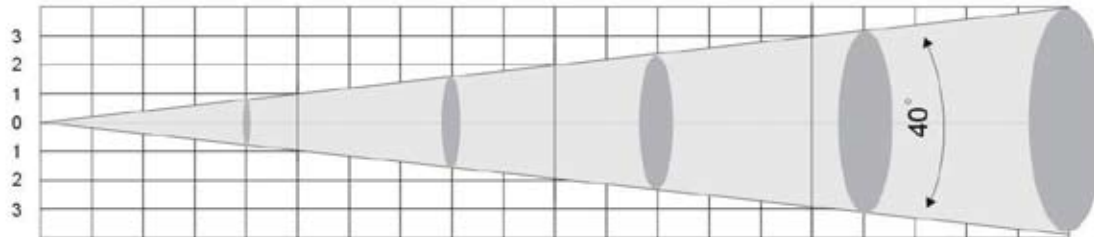

# American DJ FLAT PAR TRI18 Photometrics (Green LED Only)

G      3080 — 1060 ————— 285 ————— 116.6 ————— 66.9 ————— 43.8 lux

1.64'	3.28'	6.56'	9.84'	13.11'	16.39'	Distance(Feet)
0.5	1	2	3	4	5	Distance(Meters)
2.46'	4.92'	9.84'	14.76'	19.69'	24.61'	Diameter(Feet)
0.75	1.5	3	4.5	6	7.5	Diameter(Meters)

# American DJ FLAT PAR TRI18 Photometrics (Red LED Only)

R      4010 — 1320 ————— 850 ————— 155 ————— 82.2 ————— 51.5 lux

1.64'	3.28'	6.56'	9.84'	13.11'	16.39'	Distance(Feet)
0.5	1	2	3	4	5	Distance(Meters)
2.46'	4.92'	9.84'	14.76'	19.69'	24.61'	Diameter(Feet)
0.75	1.5	3	4.5	6	7.5	Diameter(Meters)