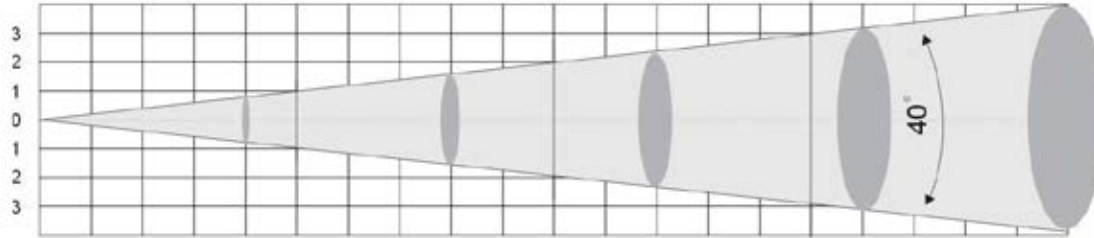

# American DJ FLAT PAR TRI18 Photometrics (Blue LED Only)

B    3760 — 1113 ————— 308 ————— 126.5 ————— 74.8 ————— 46.6 lux

1.64'	3.28'	6.56'	9.84'	13.11'	16.39'	Distance(Feet)
0.5	1	2	3	4	5	Distance(Meters)
2.46'	4.92'	9.84'	14.76'	19.69'	24.61'	Diameter(Feet)
0.75	1.5	3	4.5	6	7.5	Diameter(Meters)

# American DJ FLAT PAR TRI18 Photometrics (Green LED Only)

G      3080 — 1060 ————— 285 ————— 116.6 ————— 66.9 ————— 43.8 lux

1.64'	3.28'	6.56'	9.84'	13.11'	16.39'	Distance(Feet)
0.5	1	2	3	4	5	Distance(Meters)
2.46'	4.92'	9.84'	14.76'	19.69'	24.61'	Diameter(Feet)
0.75	1.5	3	4.5	6	7.5	Diameter(Meters)