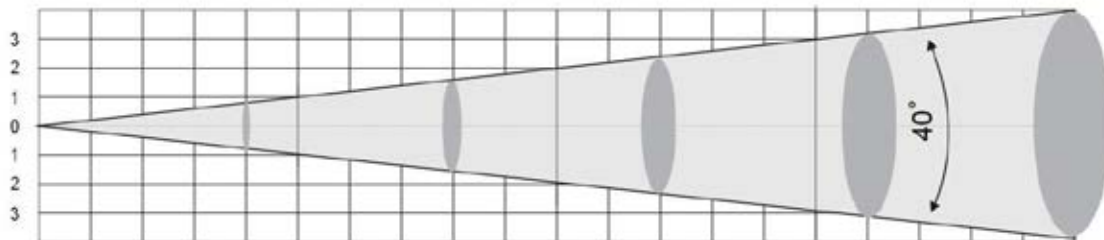

American DJ FLAT PAR TRI18 Photometrics (Blue LED Only)

B   3760 — 1113 ————— 308 ————— 126.5 ————— 74.8 ————— 46.6 lux

1.64'	3.28'	6.56'	9.84'	13.11'	16.39'	Distance(Feet)
0.5	1	2	3	4	5	Distance(Meters)
2.46'	4.92'	9.84'	14.76'	19.69'	24.61'	Diameter(Feet)
0.75	1.5	3	4.5	6	7.5	Diameter(Meters)