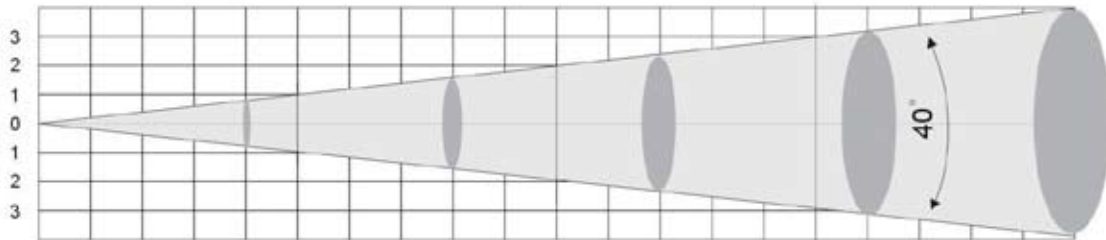

American DJ FLAT PAR TRI18 Photometrics (All LEDs - RGB)

RGB   8060 — 2920 ————— 791 ————— 355 ————— 193 ————— 123.5 lux

1.64'	3.28'	6.56'	9.84'	13.11'	16.39'	Distance(Feet)
0.5	1	2	3	4	5	Distance(Meters)
2.46'	4.92'	9.84'	14.76'	19.69'	24.61'	Diameter(Feet)
0.75	1.5	3	4.5	6	7.5	Diameter(Meters)