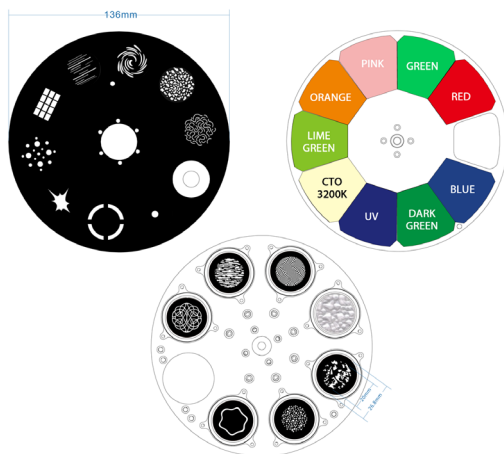

SKU: VIZ870 • UPC: 818651021059

Specifications subject to change without notice.