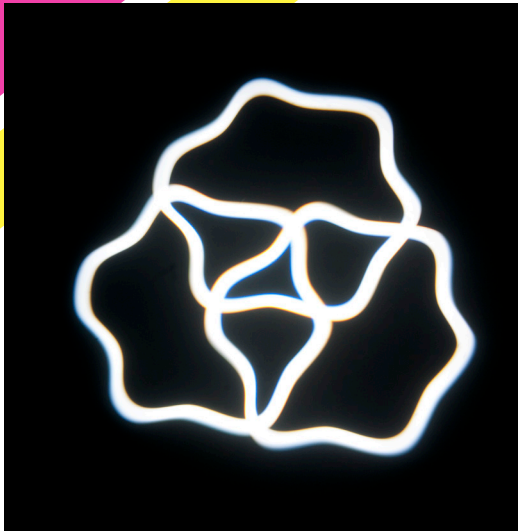

VIZI CMY300

3-FACET CIRCULAR PRISM