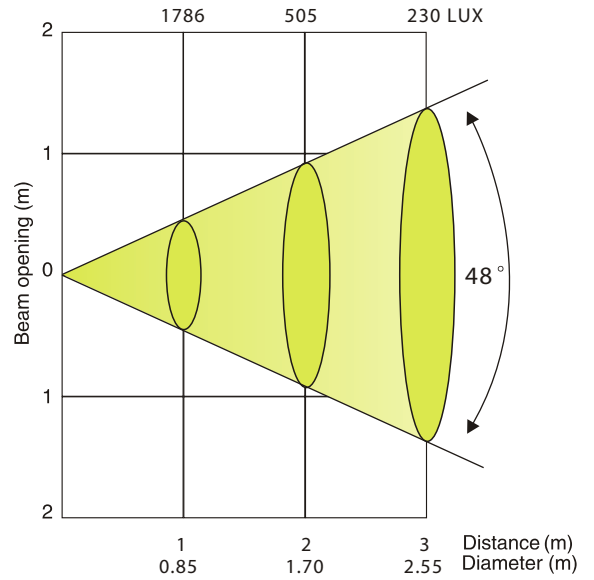

Design LED 36 TriBrick - Photometric Data

Beam Angle 48° of Red LEDs

Beam Angle 48° of Green LEDs

Beam Angle 48° of Blue LEDs

Beam Angle 48° of ALL LEDs