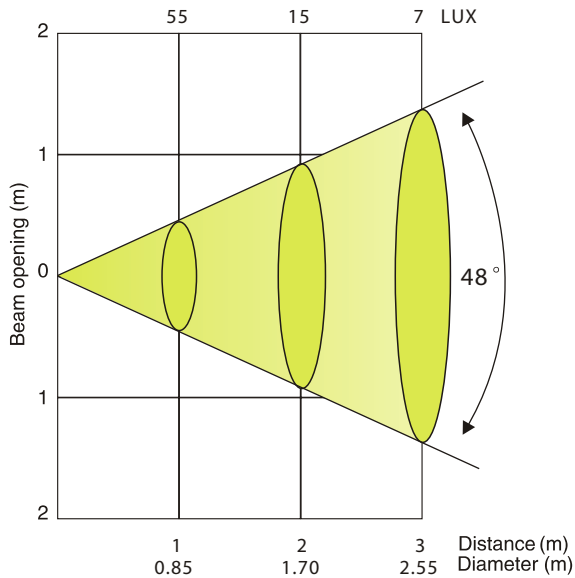

Design LED 36 TriBrick - Photometric Data

Beam Angle 48° of Red LEDs

Beam Angle 48° of Green LEDs

Beam Angle 48° of Blue LEDs

Beam Angle 48° of ALL LEDs