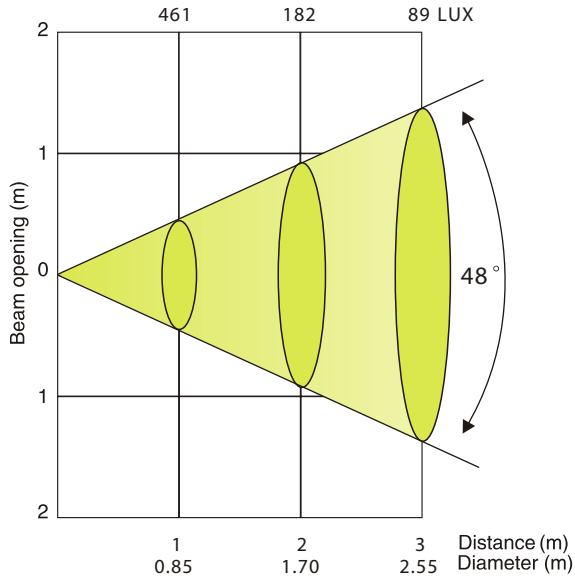

Design LED 36 TriBrick - Photometric Data

Beam Angle 48° of Red LEDs

Beam Angle 48° of Green LEDs

Beam Angle 48° of Blue LEDs

Beam Angle 48° of ALL LEDs