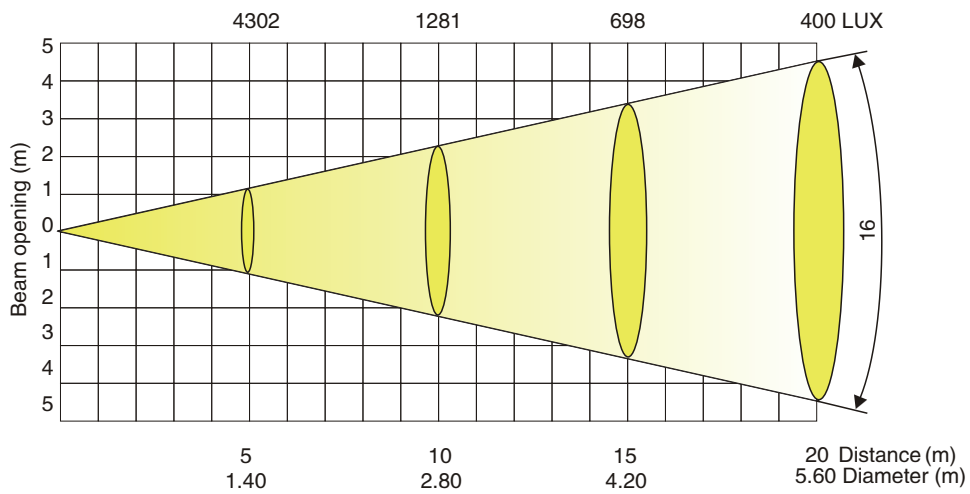

DESIGN SPOT 1400E

Photometric Diagrams

Lamp: MSR 1200 FASTFIT

Beam angle 12° Min. zoom

Beam angle 16° with frost

DESIGN SPOT 1400E

Photometric Diagrams

Lamp: MSR 1200 FASTFIT

Beam angle 32° Max. zoom

Beam angle 42° with frost