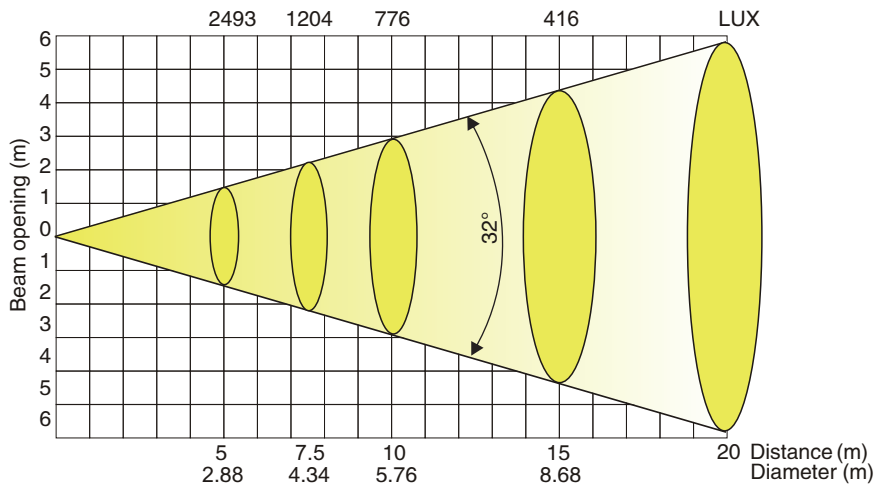

DESIGN SPOT 1400E

Photometric Diagrams

Lamp: MSR 1200 FASTFIT

Beam angle 12° Min. zoom

Beam angle 16° with frost

DESIGN SPOT 1400E

Photometric Diagrams

Lamp: MSR 1200 FASTFIT

Beam angle 32° Max. zoom

Beam angle 42° with frost