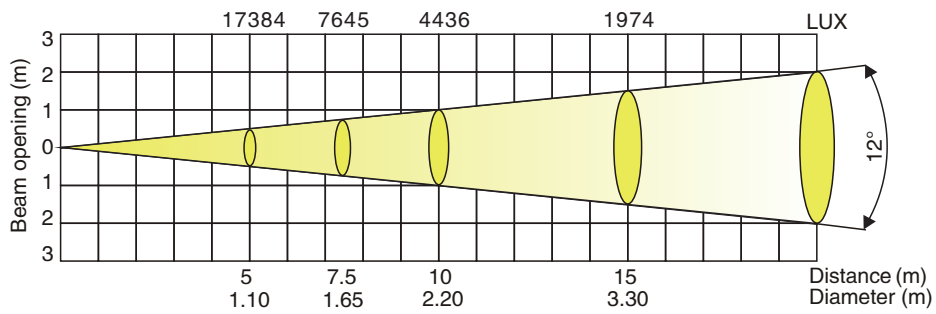

DESIGN SPOT 1400E

Photometric Diagrams

Lamp: MSR 1200 FASTFIT

Beam angle 12° Min. zoom

Beam angle 16° with frost

DESIGN SPOT 1400E

Photometric Diagrams

Lamp: MSR 1200 FASTFIT

Beam angle 32° Max. zoom

Beam angle 42° with frost