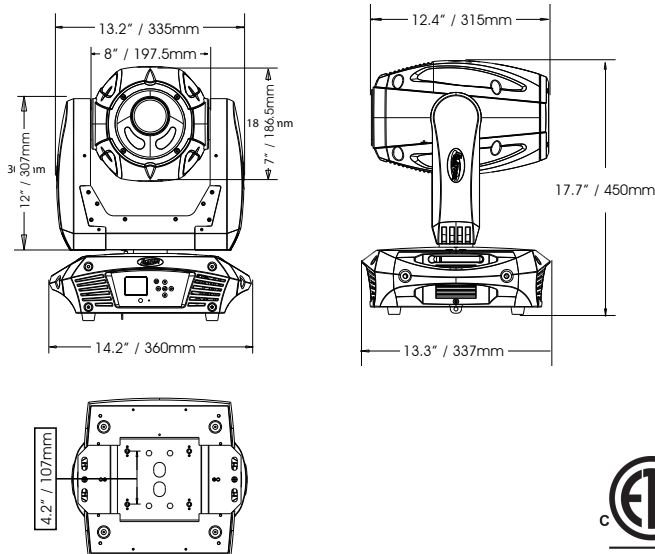

Platinum Spot 5R

The Platinum Spot 5R by Elation Professional is comparable to the 575 fixture with more than double the lamp life. This unit features increased speed on all motors and enhanced optical design for optimized light output and smooth field. The Platinum Spot 5R is equipped with 8 dichroic colors and 22 gobos: 8 rotating replaceable indexing gobos and 14 static gobos. Additional features include a fixed 16° beam angle, 3 facet rotating prism, variable frost filter and motorized focus. The Platinum Spot 5R software update is via SUP (E-Loader) Box. This unit features a compact case design and is half the physical size of most 575 fixtures and less than half the weight of 250 fixtures. The Platinum Spot 5R is powered by Phillips MSD Platinum 5R discharge lamp providing up to 2,000 hours average lamp life. The Platinum Spot 5R operates from a multi-voltage electronic power supply at 100v-240v 50/60hz. Control data input is via 3 pin and 5 pin DMX data first in and out connections.

FEATURES

- 8 Dichroic Colors
- 22 Gobos
- 8 Rotating Replaceable Indexing Gobos
- 14 Static Gobos
- Gobo Size 14mm od / 8mm id
- 3 Facet Rotating Prism
- Variable Frost Filter (Hybrid Effect for Wash)
- Fixed 16° Beam Angle
- Motorized Focus
- Software Update via SUP (E-Loader) Box
- Multi Voltage Electronic Power Supply
- Comparable to 575 fixture and double the lamp life
- Double the Output of 250 fixture
- Increased speed on all motors
- Compact: 1/2 the size of 575 Fixture - 1/3rd smaller than a 250
- Less Weight: 1/2 the weight of 250 fixture
- Energy Efficient: Less than the power consumption of a 575
- Superior Optics Flat / Even Light Field and Improved Output
- Hybrid Technology – Spot / Wash