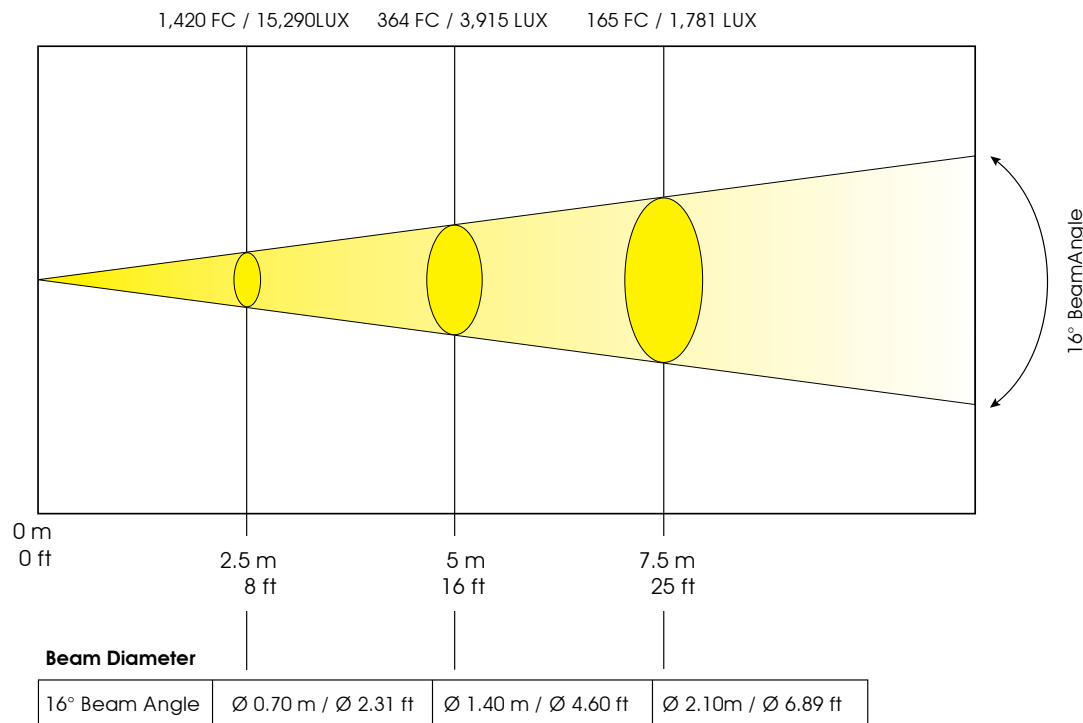

- More Saturated Colors – especially Red
- Featuring new Philips MSD Platinum 5R Lamp
- Fast lamp strike < 20 sec.
- cETLus Pending
- CE approved

TECHNICAL SPECIFICATIONS

- **DMX Channels:** 17 ch. Standard Mode, 15 ch Basic Mode and 24 ch. Extended Mode
- **Control:** 3-pin & 5-pin DMX
- **Dimmer:** Mechanical Dimmer 0-100%
- **Strobe:** Variable speed Shutter / Strobe
- **IP Rating:** IP 20
- **Iris:** Motorized Iris
- **Pan/Tilt:** 540/630 x 265
- **Power Supply:** 120v-240V 50/60hz
- **Power Consumption:** 350W MAX
- **Lamp:** MSD Platinum 5R Philips
- **Lamp life:** 2,000hr, 7,950lux, 8,000k, CRI 75
- **Lux:** 3,462 Lux / 322 fc @ 16'
- **CTC:** = 7500k
- **Dimensions:** (LxWxH) 14.25" x 13.25" x 17.75" / 362 x 337 x 451 mm
- **Weight:** 28.6 lbs / 13 kg

PHOTOMETRICS

Platinum Spot 5R Photometric Beam Angle Data

16° Beam Angle

$$\text{LUX} \times 0.0929 = \text{FC}$$

DMX TRAITS

17 DMX Channels Standard Mode:

Channel	Value	Function
1	0 - 255	PAN Movement 8bit
2	0 - 255	PAN Fine 16bit
3	0 - 255	Tilt Movement 8bit
4	0 - 255	Tilt Fine 16bit
5	0 - 255	Color Wheel
6	0 - 255	Rotating Gobos, Continuous Rotation
7	0 - 255	Rotating Gobo Index, Rotating Gobo Rotation
8	0 - 255	Fixed Gobos
9	0 - 255	3 Facet Rotating Prism / Gobo Macros
10	0 - 255	Rotating Prism, Prism / Gobo Macros
11	0 - 255	Focus
12	0 - 255	Shutter / Strobe
13	0 - 255	Dimmer Intensity
14	0 - 255	Iris
15	0 - 255	Frost
16	0 - 255	Speed Pan / Tilt Movement
17	0 - 255	Lamp on/off, reset, internal programs