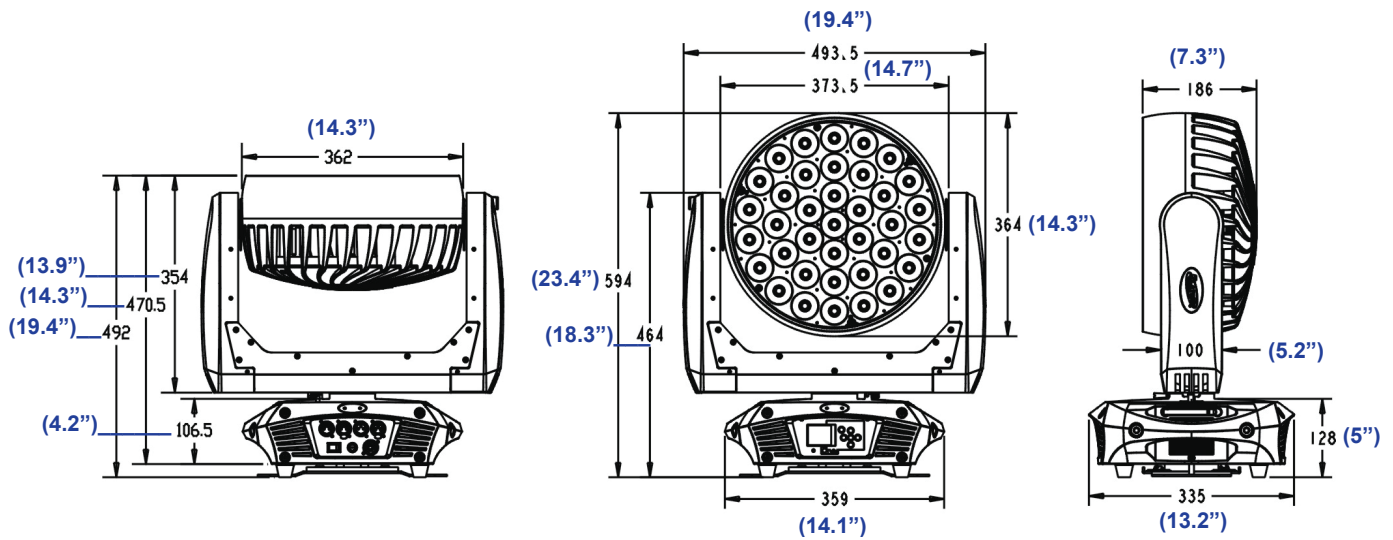

PLATINUM WASH ZFX PRO XL™

sku# EPW868

Dimensional Drawings

Specifications subject to change without any prior written notice.

Elation Professional USA | 6122 S. Eastern Ave. | Los Angeles, CA. 90040
323-582-3322 | 323-832-9142 fax | www.elationlighting.com | info@elationlighting.com