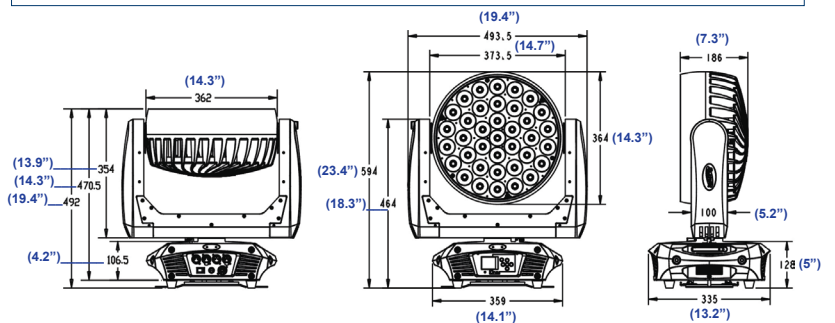

DIMENSIONAL DIAGRAM

OPTIONAL ACCESSORIES

ORDER CODE	ITEM
TRIGGER CLAMP	Heavy Duty Wrap Around Hook Style Clamp
DRC ZFX XL	Dual Road Case For Platinum Wash ZFX PRO XL™
ELO211	Eloader II™ Software Updater Box
EWDMMXSYSTEM	Wireless DMX System (1 Transmitter, 1 Receiver)
EWDMMXT	Wireless DMX Transmitter
EWDMMXR	Wireless DMX Receiver
AC3PDMX5PRO	5 ft. (1.5m) 3pin PRO DMX Cable
AC5PDMX5PRO	5 ft. (1.5m) 5pin PRO DMX Cable
	Additional cable lengths available