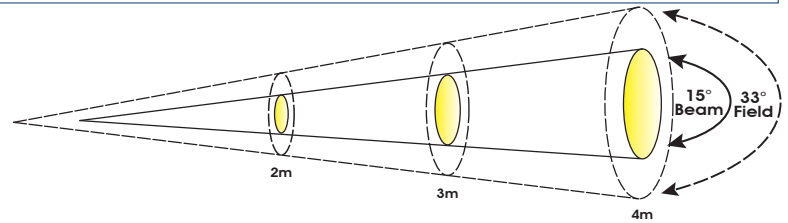

**SIZE / WEIGHT**

Length: 19.4" (493mm)  
 Width: 13.2" (335mm)  
 Vertical Height: 23.4" (594mm)  
 Weight: 54.0 lbs. (24.5kg)

**ELECTRICAL / THERMAL**

AC 100-240V - 50/60Hz  
 660W Max Power Consumption  
 113°F (45°C) Max Ambient Temp

**APPROVALS / RATINGS**

CE Approved  
 cETLus Approved  
 IP20 Rated

**INSTALLATION**

Rigging: Omega Brackets  
 Working Position: Flat Surface / Inverted (180°)

**INCLUDED ITEMS**

(2) Omega Brackets  
 (1) 3pin XLR Cable

**PHOTOMETRIC DATA**

**MIN ZOOM**

Distance	m	ft	m	ft	m	ft
	2	6.6	3	9.8	4	13.1
15° Beam Diameter	0.54	1.8	0.81	2.7	1.08	3.5
33° Field Diameter	1.2	3.9	1.8	5.9	2.4	7.9

Photometrics	lux	fc	lux	fc	lux	fc
RED LEDs	4,144	385	1,540	143	1,320	123
GREEN LEDs	9,681	899	4,135	384	2,344	218
BLUE LEDs	4,770	443	2,010	187	650	60
WHITE LEDs	13,170	1,223	4,481	416	3,157	293
FULL ON	22,020	2,046	11,030	1,025	8,160	758