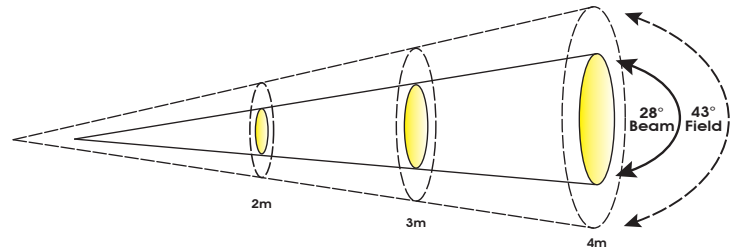

**SIZE / WEIGHT**

Length: 19.4" (493mm)  
 Width: 13.2" (335mm)  
 Vertical Height: 23.4" (594mm)  
 Weight: 54.0 lbs. (24.5kg)

**ELECTRICAL / THERMAL**

AC 100-240V - 50/60Hz  
 660W Max Power Consumption  
 113°F (45°C) Max Ambient Temp

**APPROVALS / RATINGS**

CE Approved  
 cETLus Approved  
 IP20 Rated

**INSTALLATION**

Rigging: Omega Brackets  
 Working Position: Flat Surface / Inverted (180°)

**INCLUDED ITEMS**

(2) Omega Brackets  
 (1) 3pin XLR Cable

**PHOTOMETRIC DATA**

**MIN ZOOM**

Distance	m	ft	m	ft	m	ft
	2	6.6	3	9.8	4	13.1
15° Beam Diameter	0.54	1.8	0.81	2.7	1.08	3.5
33° Field Diameter	1.2	3.9	1.8	5.9	2.4	7.9

Photometrics	lux	fc	lux	fc	lux	fc
RED LEDs	4,144	385	1,540	143	1,320	123
GREEN LEDs	9,681	899	4,135	384	2,344	218
BLUE LEDs	4,770	443	2,010	187	650	60
WHITE LEDs	13,170	1,223	4,481	416	3,157	293
FULL ON	22,020	2,046	11,030	1,025	8,160	758