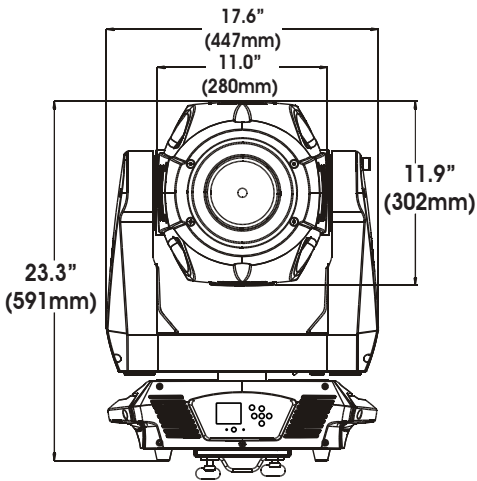

## Dimensional Drawings

Specifications are subject to change without any prior written notice.

Weight: 79.0 lbs. (36 kg)

Elation Professional USA | 6122 S. Eastern Ave. | Los Angeles, CA. 90040  
323-582-3322 | 323-832-9142 fax | [www.elationlighting.com](http://www.elationlighting.com) | [info@elationlighting.com](mailto:info@elationlighting.com)