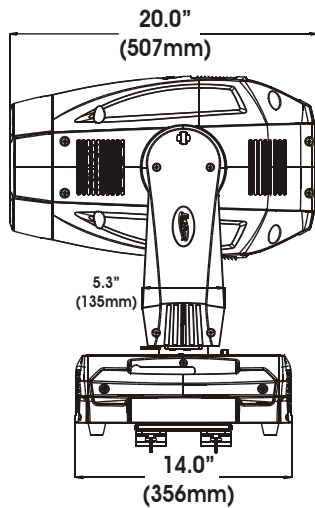

## Dimensional Drawings

Specifications are subject to change without any prior written notice.

Weight: 79.0 lbs. (36 kg)

Elation Professional USA | 6122 S. Eastern Ave. | Los Angeles, CA. 90040  
323-582-3322 | 323-832-9142 fax | [www.elationlighting.com](http://www.elationlighting.com) | [info@elationlighting.com](mailto:info@elationlighting.com)